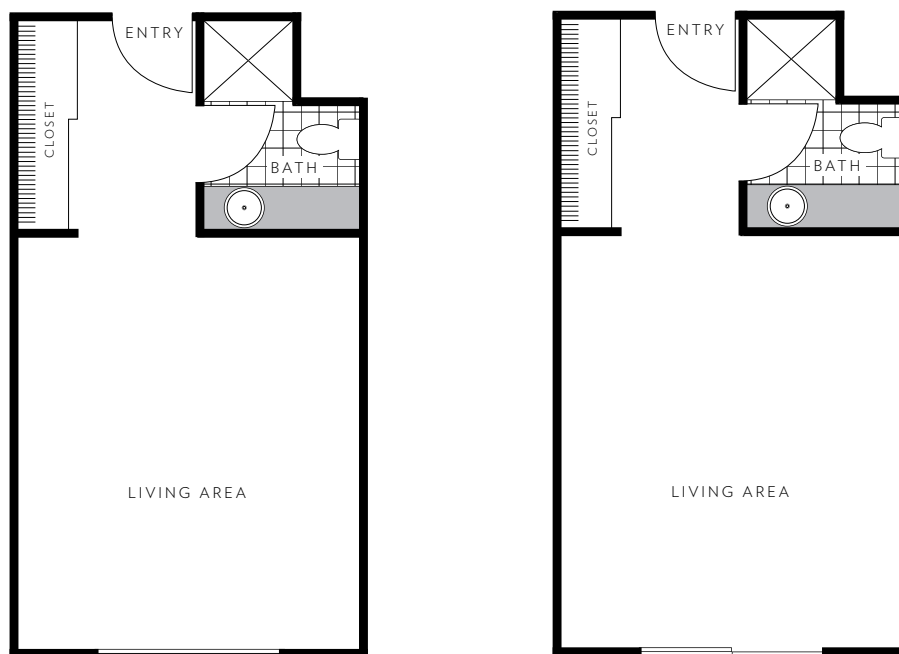

# Sunridge Assisted Living Standard Room

---

## features

Combined living area

1 bath

195 sq. ft.