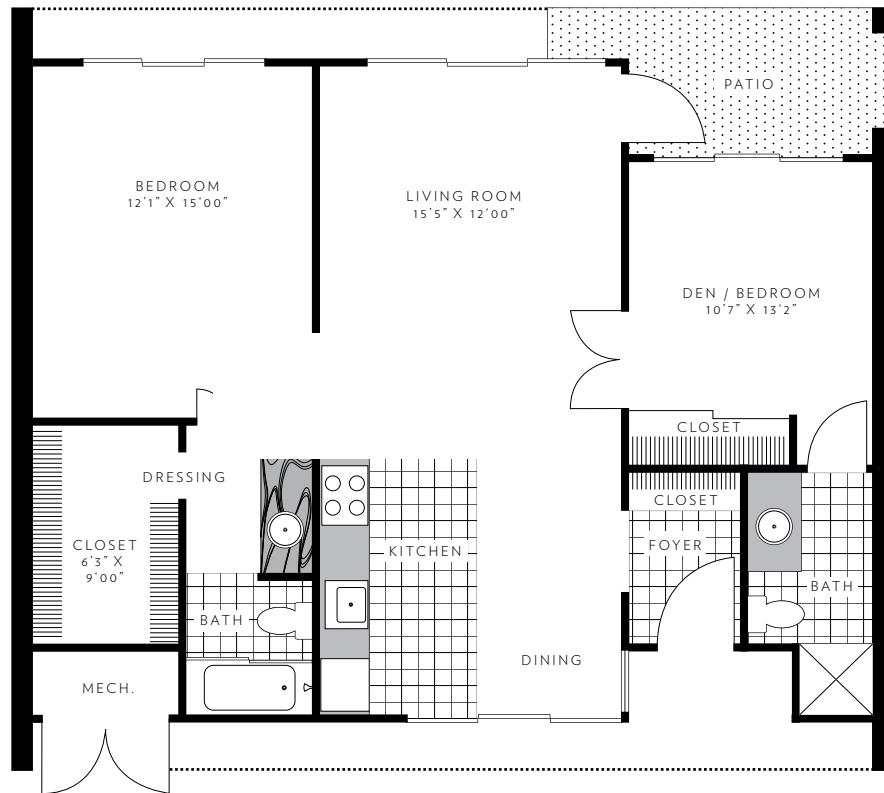

F Villa

features

2 bedrooms

2 baths

Patio

Approx. 966 sq. ft.