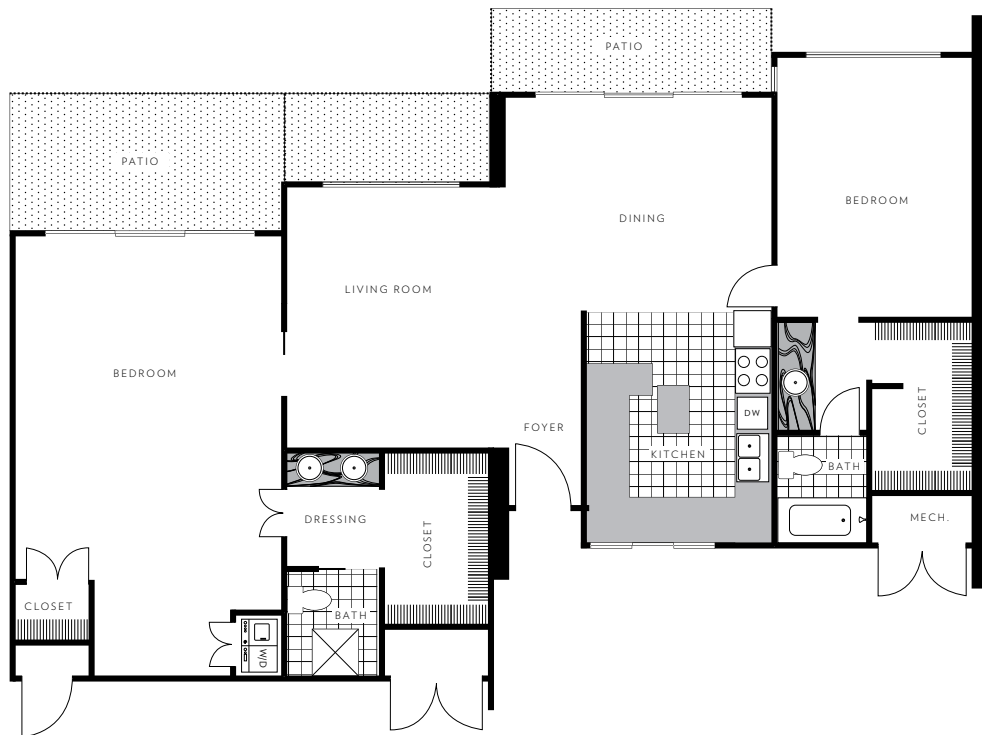

E/E Villa

---

features

2 bedrooms

2 baths

2 patios

Laundry

Approx. 1,486 sq. ft.