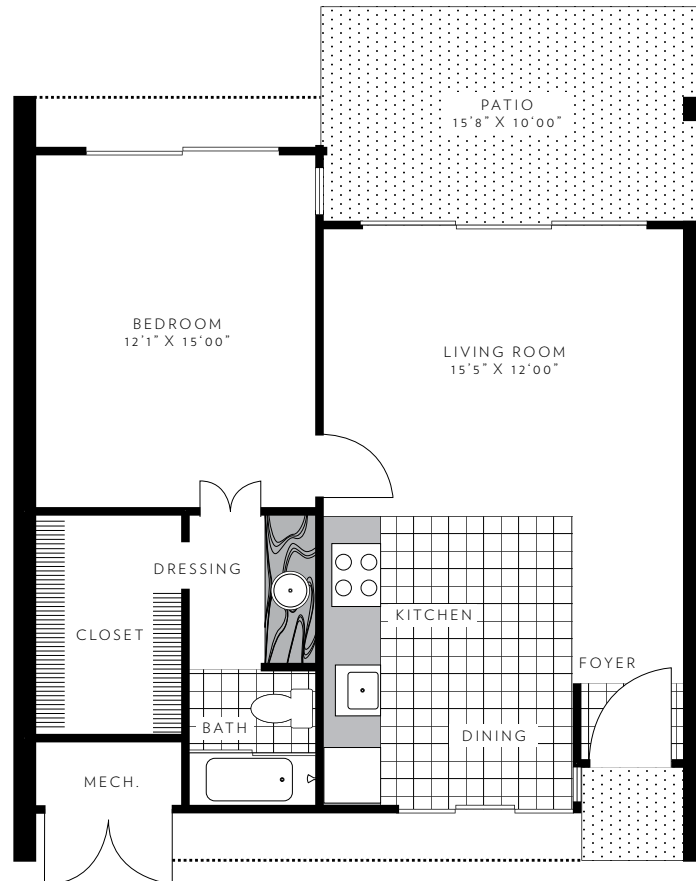

E Villa

features

1 bedroom

1 bath

Patio

Approx. 743 sq. ft.