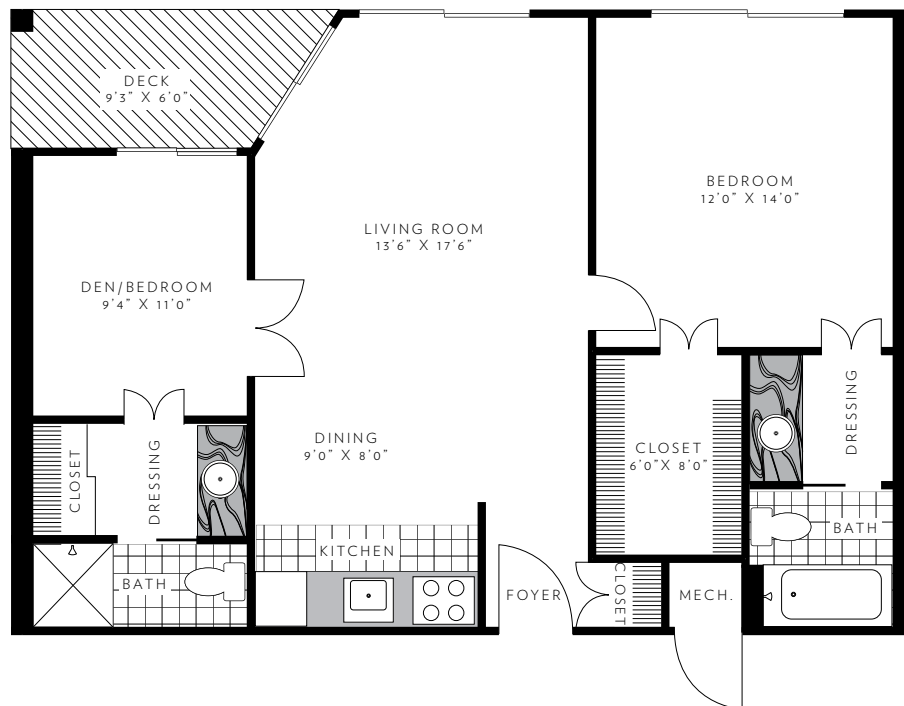

C Apartment

features

2 bedrooms

2 baths

Deck

Approx. 848 sq. ft.