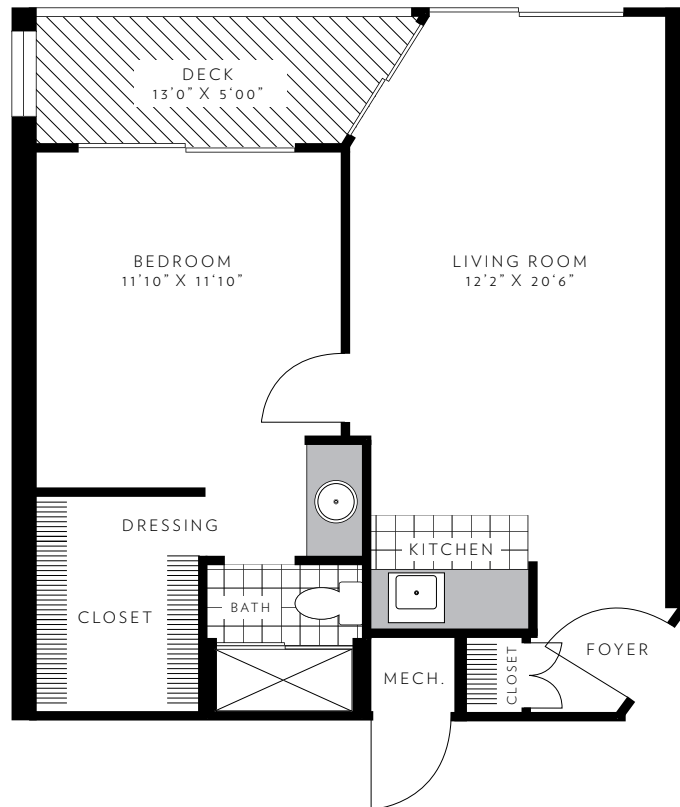

B Apartment

features

1 bedroom

1 bath

Deck

Approx. 557 sq. ft.