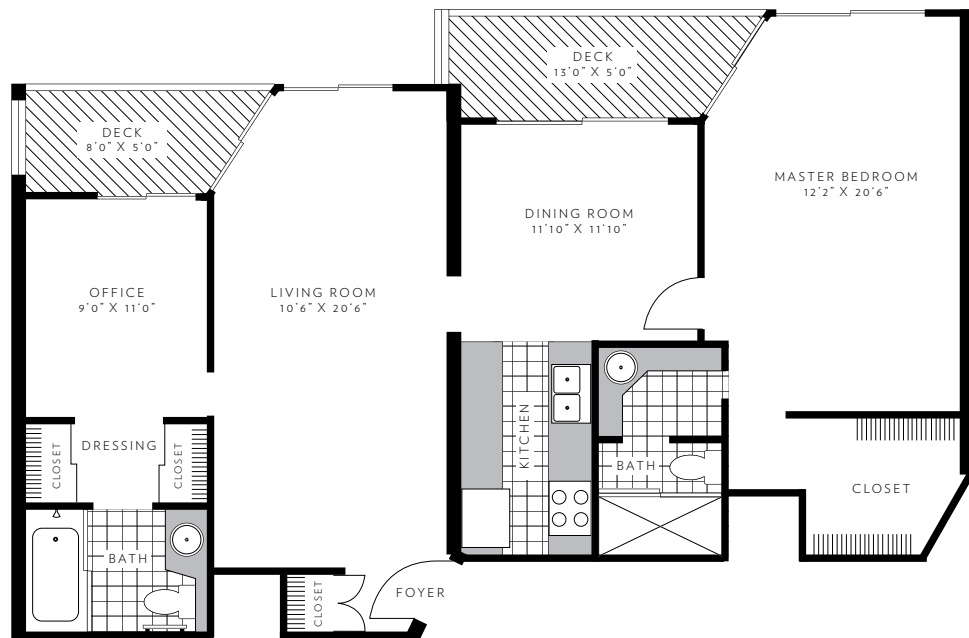

A/B Combo Apartment

features

- 1 bedroom plus Office
- 2 baths
- 2 decks
- Approx. 1,019 sq. ft.