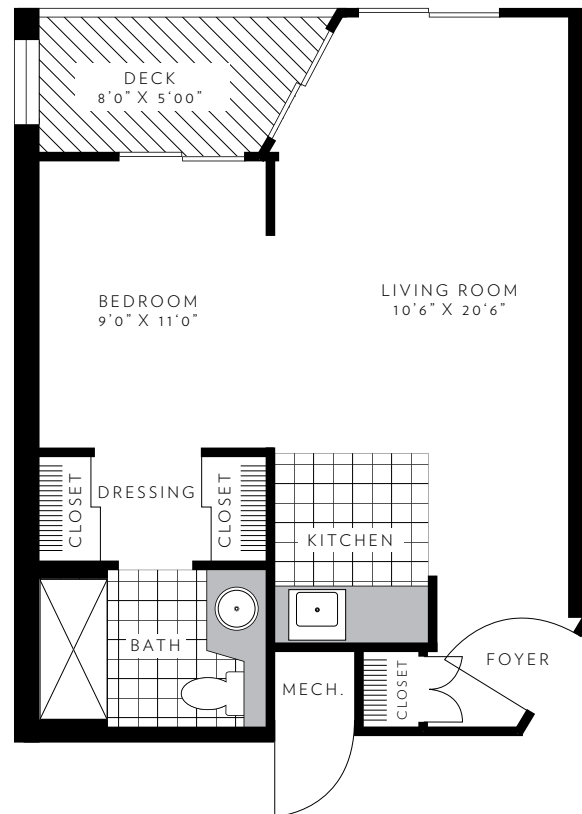

A Apartment

features

Combined living area

1 bath

Deck

Approx. 462 sq. ft.